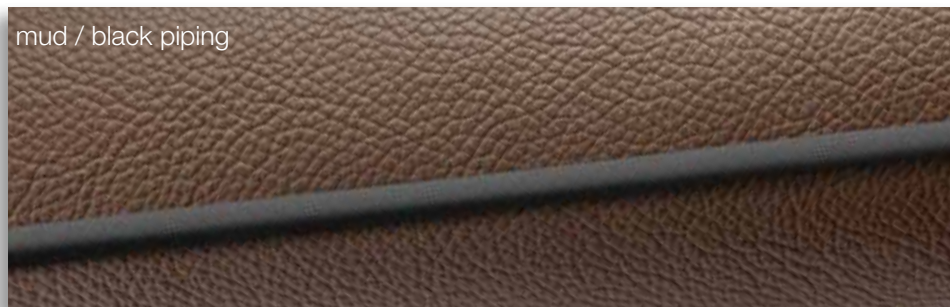

INTERIOR | UPHOLSTERY ADRIATIC LEATHER

OPTIONS for Dehler 34, 38SQ, 42 & 46

Mix and match as you wish: All upholstery can be matched with the following piping colours: blue, red, black, silver and gold.