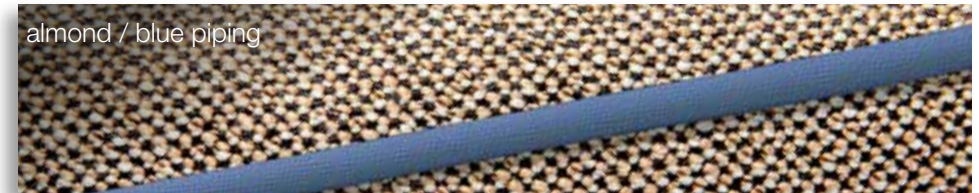

OPTIONS for Dehler 34, 38SQ, 42 & 46

Mix and match as you wish: All upholstery can be matched with the following piping colours: blue, red, black, silver and gold.