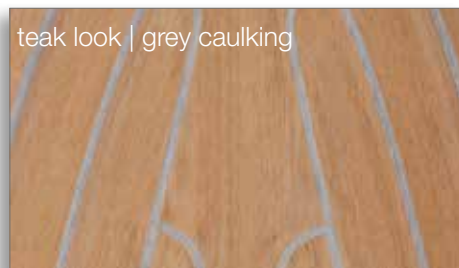

SYNTHETIC TEAK

OPTIONS