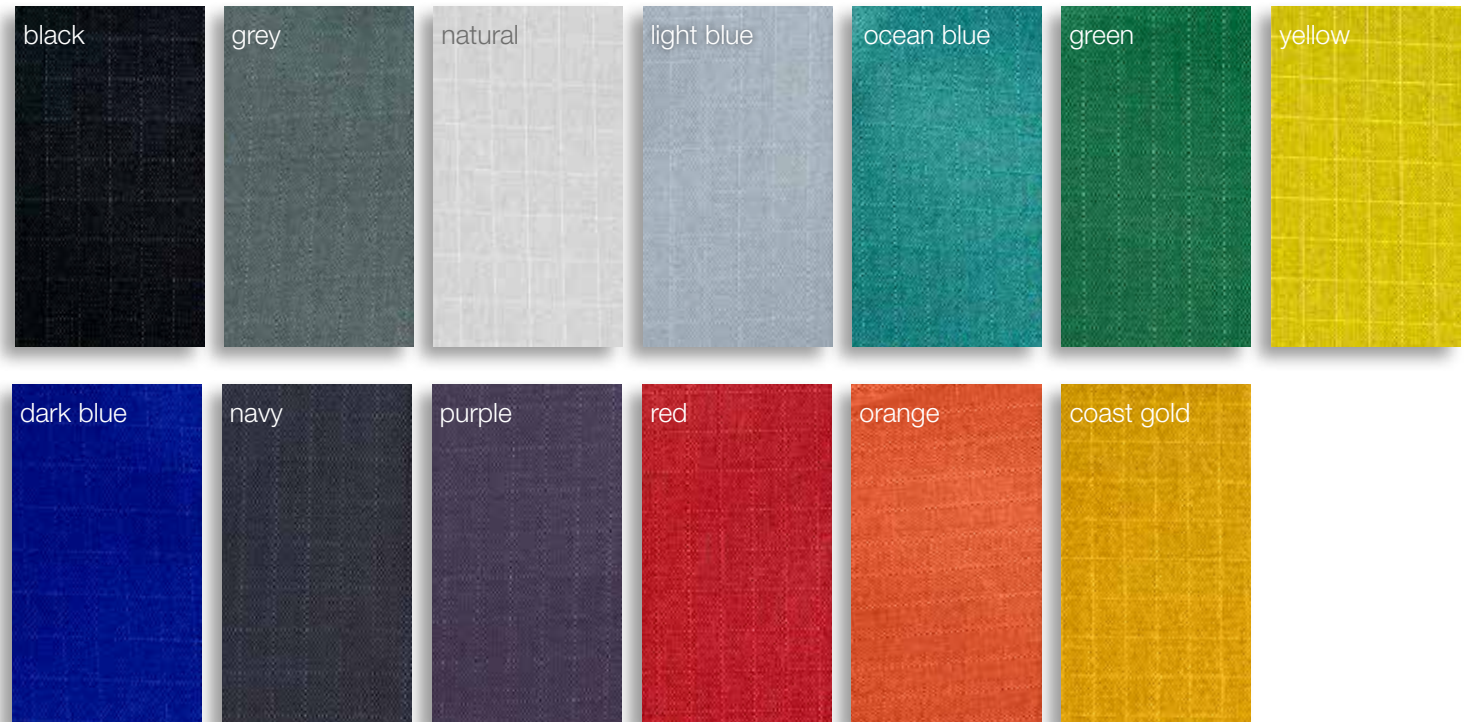

EXTERIOR | GENNAKER & SPINNAKER

OPTIONS