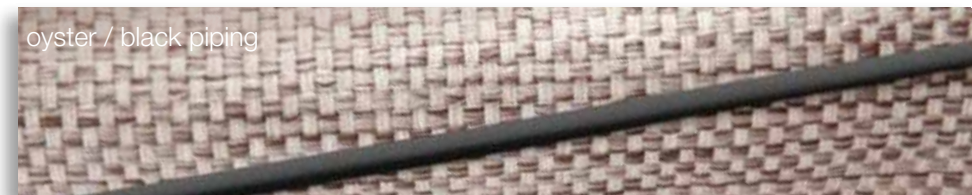

Mix and match as you wish: All upholstery can be matched with the following piping colours: blue, red, black, silver and gold.

INTERIOR | UPHOLSTERY PACIFIC

OPTIONS for Dehler 29

OPTIONS for Dehler 34, 38SQ, 42 & 46

Mix and match as you wish: All upholstery can be matched with the following piping colours: blue, red, black, silver and gold.

INTERIOR | UPHOLSTERY BISCAY

OPTIONS for Dehler 29

OPTIONS for Dehler 34, 38SQ, 42 & 46