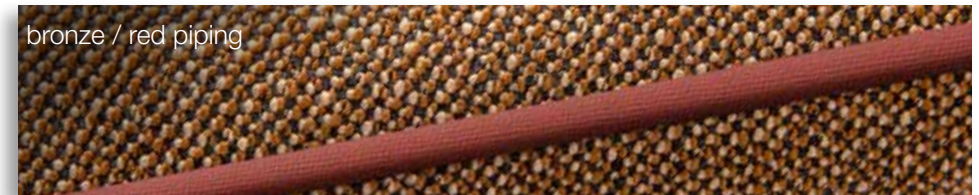

OPTIONS for Dehler 34, 38SQ, 42 & 46

Mix and match as you wish: All upholstery can be matched with the following piping colours: blue, red, black, silver and gold.