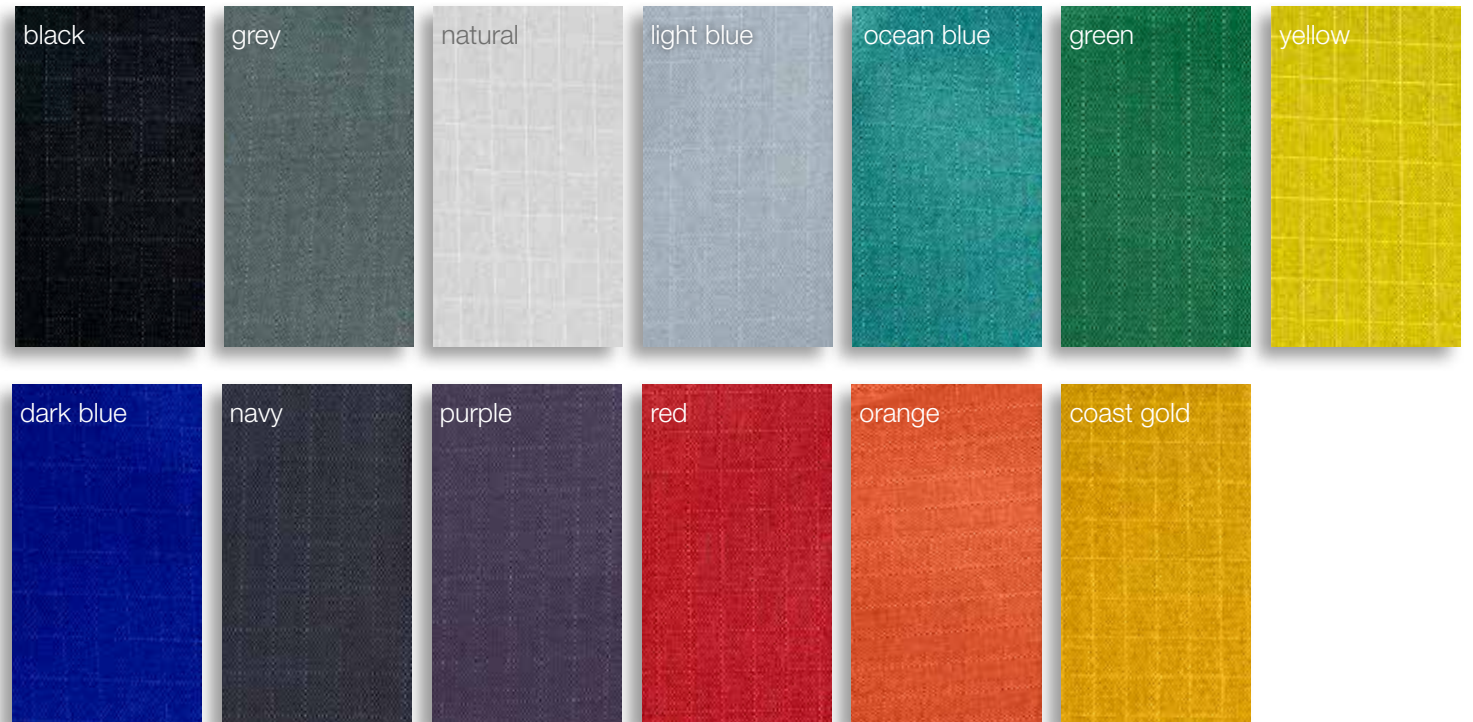

grey RAL 7040

signal white RAL 9003

dark grey RAL 7043

signal white RAL 9003

black RAL 9011

EXTERIOR | PAINTED HULL, WATERLINE & COVELINE

OPTIONS shown are examples

The hull, waterline & coveline can be painted in almost every colour (metallic/non metallic) according to the Alexseal Yacht Coatings Selection. Painted hull, waterline & coveline only available for Dehler 34, 38SQ, 42 & 46.

EXTERIOR | NATURAL TEAK & SYNTHETIC TEAK

REAL TEAK

OPTION

SYNTHETIC TEAK

OPTIONS

EXTERIOR | GENNAKER & SPINNAKER

OPTIONS

EXTERIOR | COVERS

INTERIOR | UPHOLSTERY PACIFIC

OPTIONS

OPTIONS

Mix and match as you wish: All upholstery can be matched with the following piping colours: blue, red, black, silver and gold.

INTERIOR | UPHOLSTERY BISCAY

OPTIONS

OPTIONS

Mix and match as you wish: All upholstery can be matched with the following piping colours: blue, red, black, silver and gold.

INTERIOR | UPHOLSTERY ADRIATIC LEATHER

OPTIONS

OPTIONS

Mix and match as you wish: All upholstery can be matched with the following piping colours: blue, red, black, silver and gold.