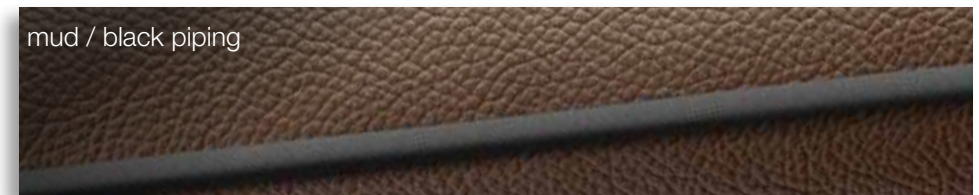

grey RAL 7040

signal white RAL 9003

dark grey RAL 7043

signal white RAL 9003

black RAL 9011

EXTERIOR | PAINTED HULL, WATERLINE & COVELINE

OPTIONS shown are examples

The hull, waterline & coveline can be painted in almost every colour (metallic/non metallic) according to the Alexseal Yacht Coatings Selection. Painted hull, waterline & coveline only available for Dehler 34, 38SQ, 42 & 46.

INTERIOR | UPHOLSTERY PACIFIC

OPTIONS

OPTIONS

Mix and match as you wish: All upholstery can be matched with the following piping colours: blue, red, black, silver and gold.

INTERIOR | UPHOLSTERY BISCAY

OPTIONS

OPTIONS

Mix and match as you wish: All upholstery can be matched with the following piping colours: blue, red, black, silver and gold.

INTERIOR | UPHOLSTERY ADRIATIC LEATHER

OPTIONS

OPTIONS

Mix and match as you wish: All upholstery can be matched with the following piping colours: blue, red, black, silver and gold.