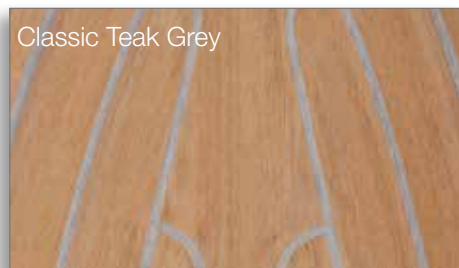

SYNTHETIC TEAK

OPTIONS